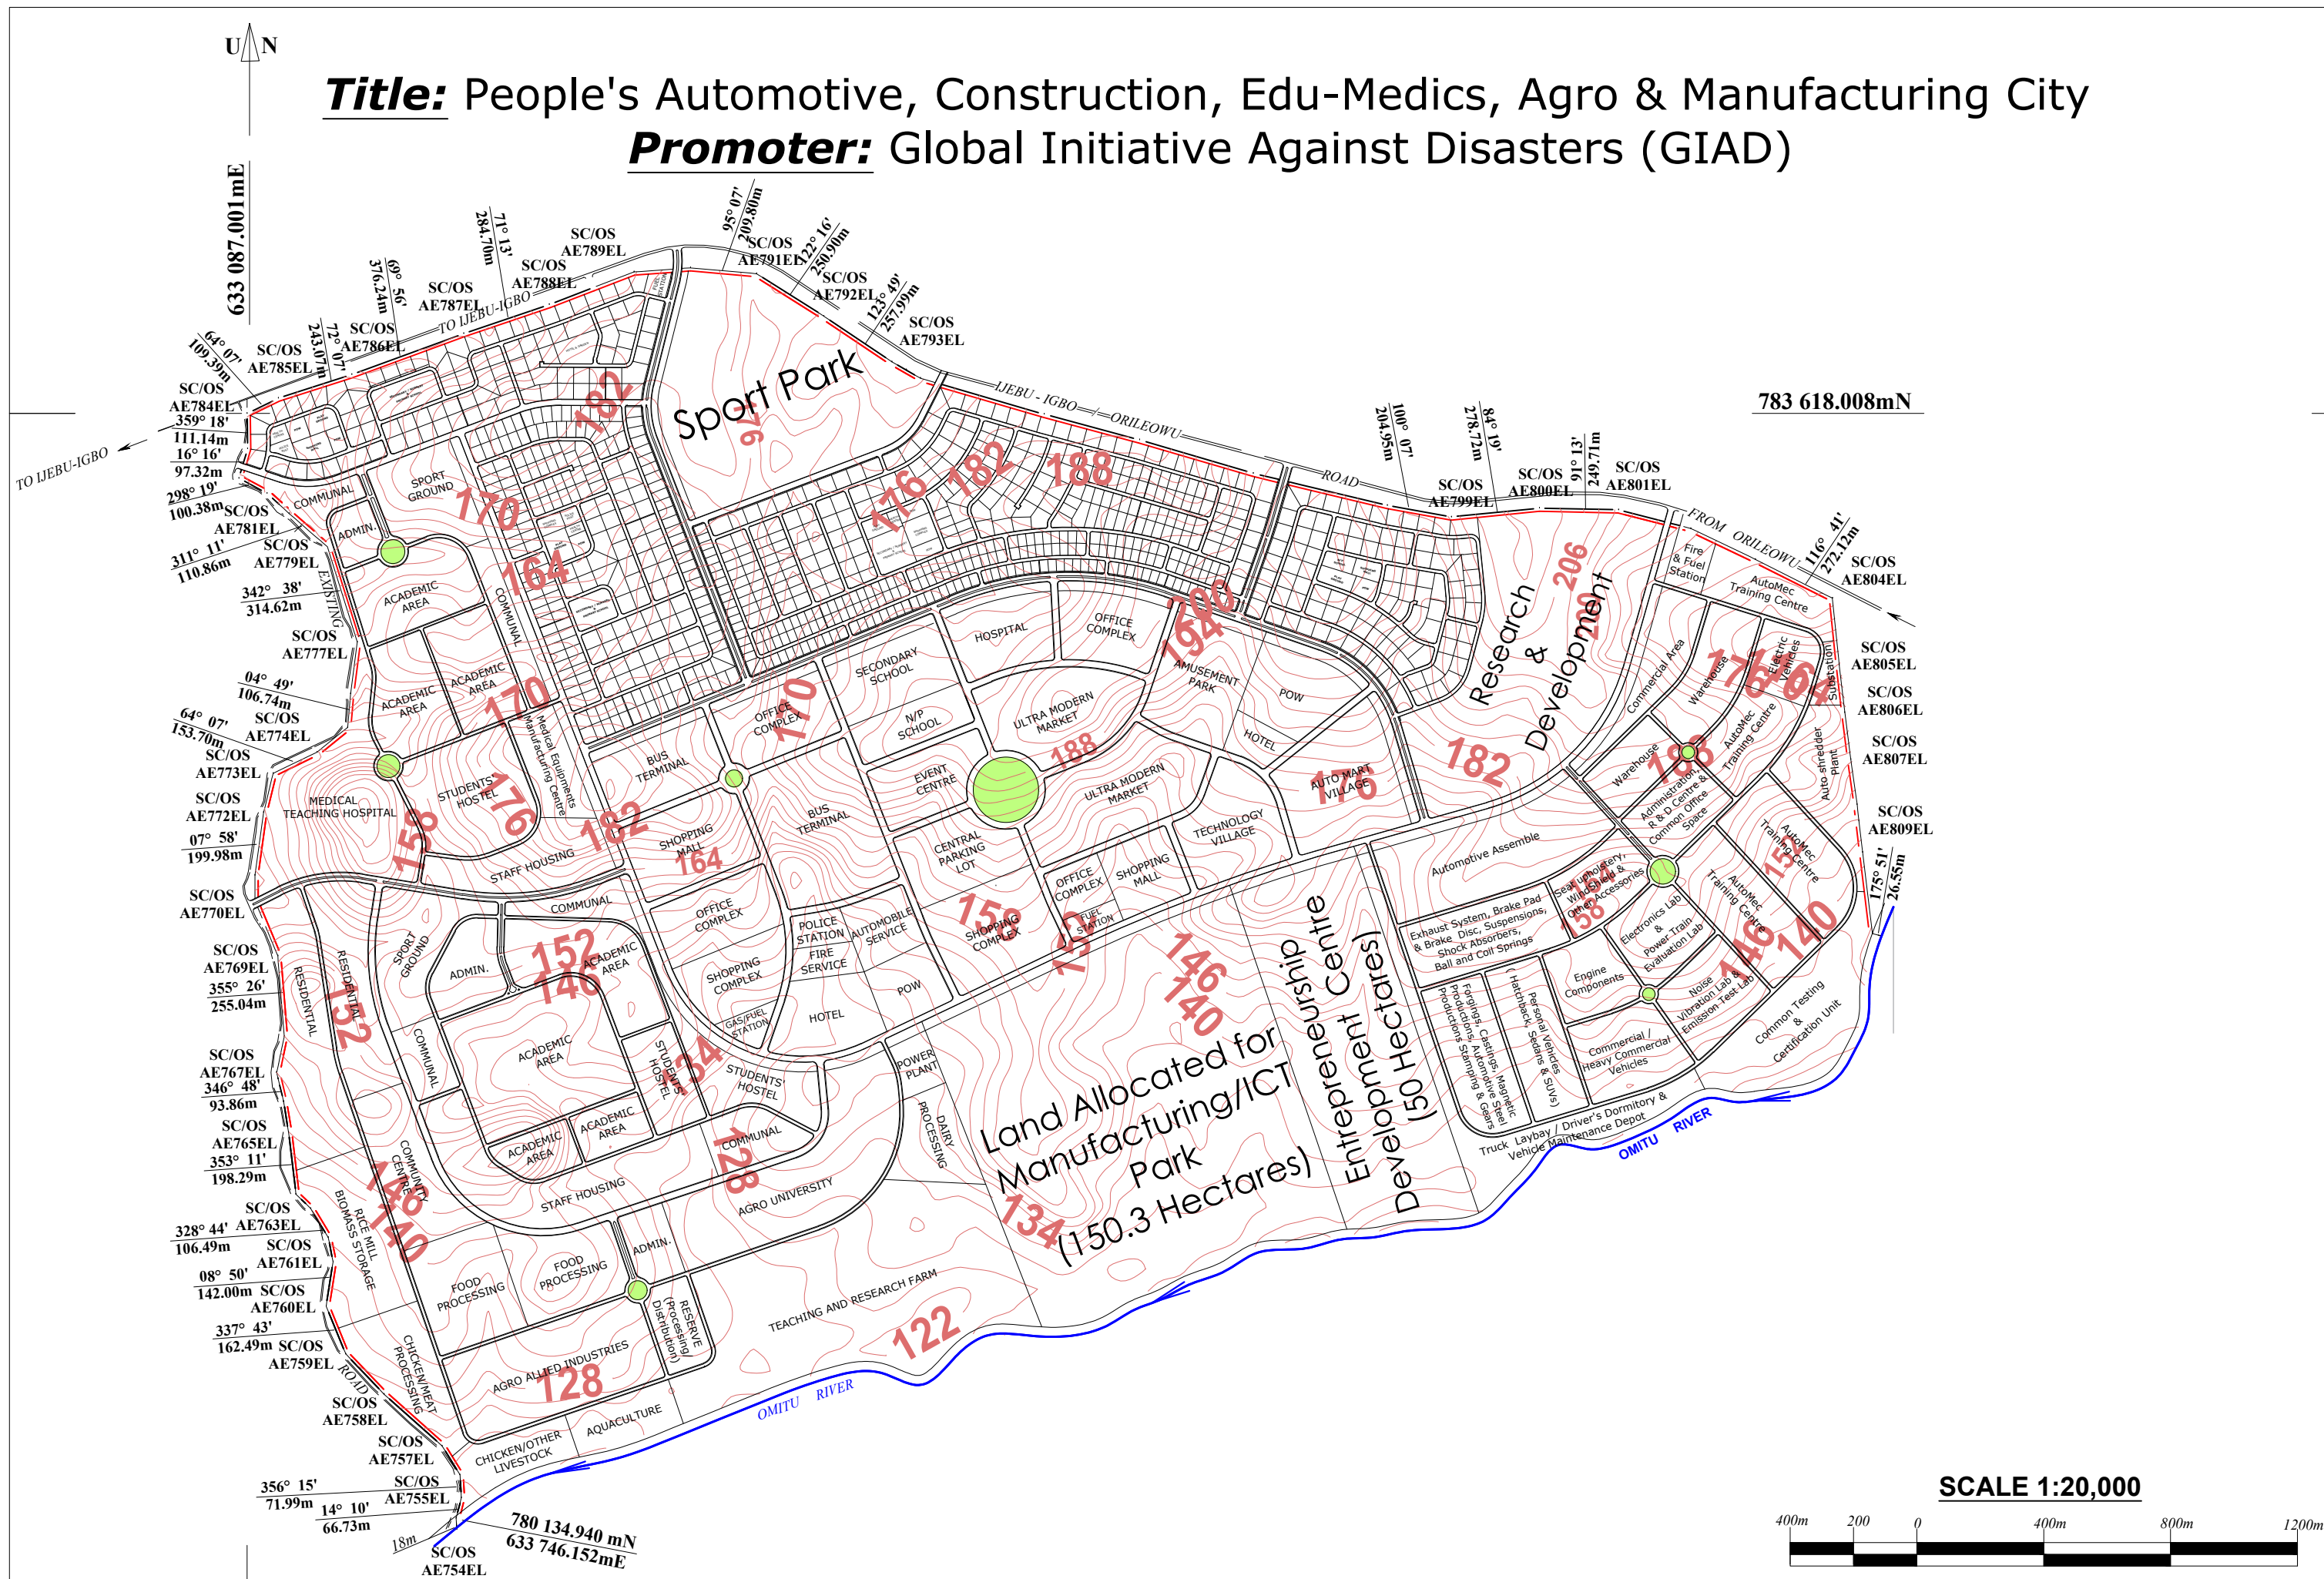

**Title:** People's Automotive, Construction, Edu-Medics, Agro & Manufacturing City  
**Promoter:** Global Initiative Against Disasters (GIAD)

783 618.008mN

Land Allocated for  
 Manufacturing/ICT  
 Park  
 (150.3 Hectares)  
 Entrepreneurship Centre  
 Development  
 (150 Hectares)

SCALE 1:20,000